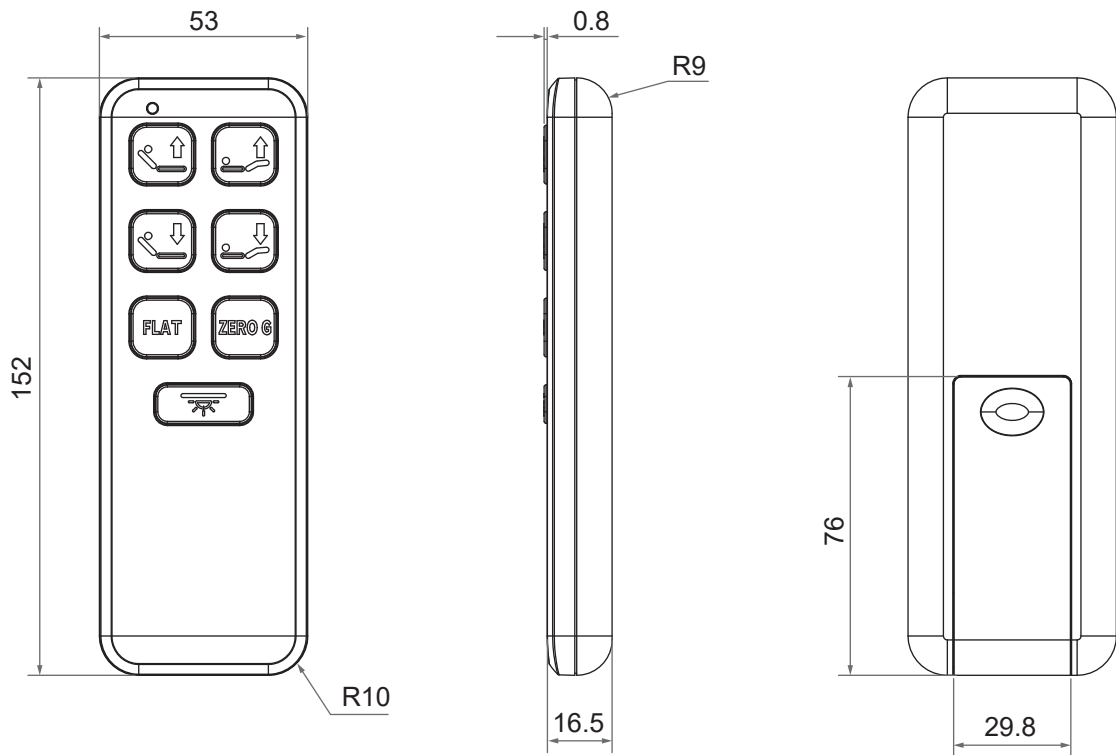

# Wireless Control TXE

TXE is a RF 2.4GHz wireless remote control with 7 buttons. It supports for 2 actuators control and functions that control box provides, which is a suitable combination for home adjustable beds.

## Features

---

- Main applications: Furniture, Home care
- Wireless RF 2.4GHz Proprietary protocol
- Operating distance: 5m
- Buttons number: 7 keys
- IP Level: IP20
- Battery: Alkaline AAA x 2
- LED indicator
- Color: Black
- Button material: Silicone rubber
- Compatible with CF15 control box

# Dimensions

Unit: mm