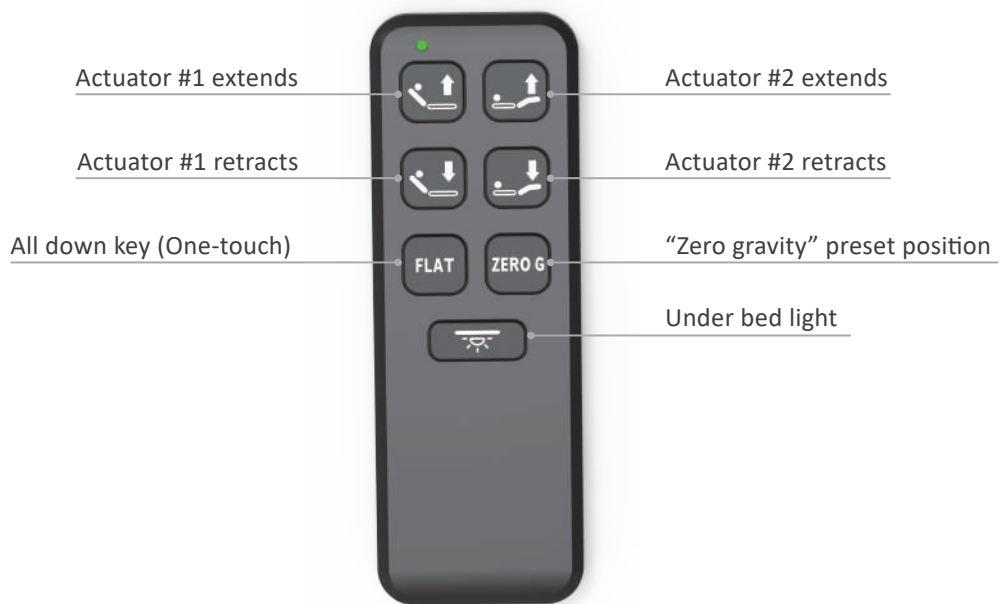

Button definitions:

Terms of Use

The user is responsible for application suitability of Moteck products. As ongoing improvement process continues, products listed on the Moteck website are subject to change without prior notice. Moteck reserves the right to terminate the sales or remove any product displayed on the website, or listed in its catalogues.